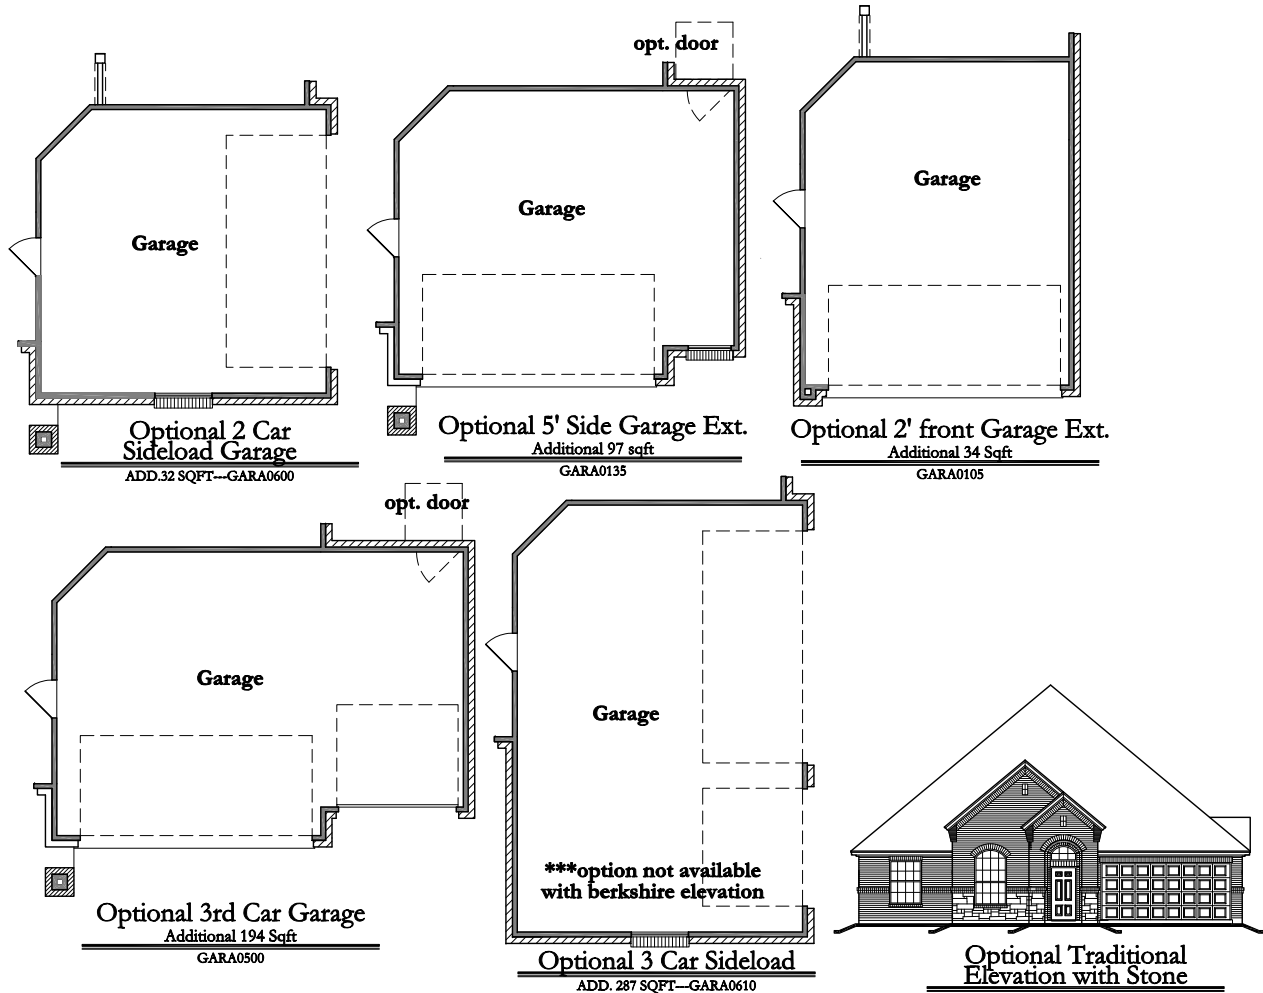

Bonnie

3 Bedroom, 2 Bath, 2 Car Garage

Options Available - See Sales Counselor for Details
Pricing, square footage, and availability are subject to change at anytime without notice.
Please contact Mercedes Homes' community sales personnel to confirm precise details.
www.MercedesHomes.com

04/14/2010