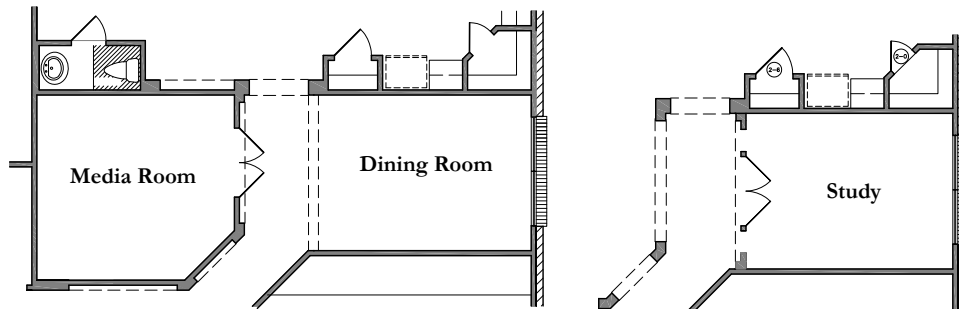

Bonnie

3 Bedroom, 2 Bath, 2 Car Garage

**Optional Media Room
And Dining Room Layout**

STRU0220

**Optional Double French
Doors with Sidelites @ Study**

STRU0416