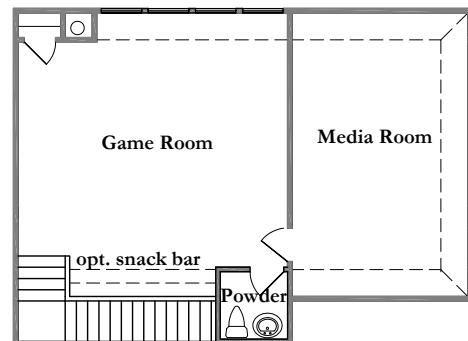

Optional Game Room

STRU0450

**First Floor Layout w/
Game Room Option**

**Optional Game Room
with Bedroom #4**

STRU0451

GAME R. WINDOWS WILL SHRINK W/ OPT CVD PATIO

**Optional Game Room
with Media Room**

STRU0452