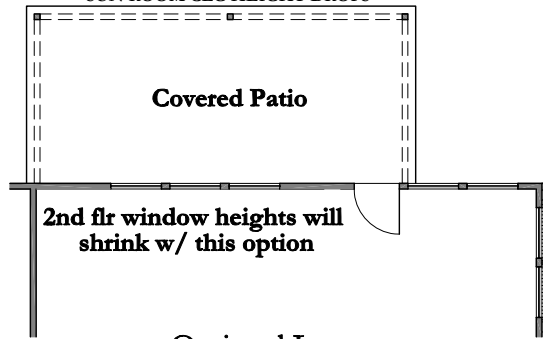

Optional Large Covered Patio

PORC0001

DOES NOT WORK W/ OPT PATIO