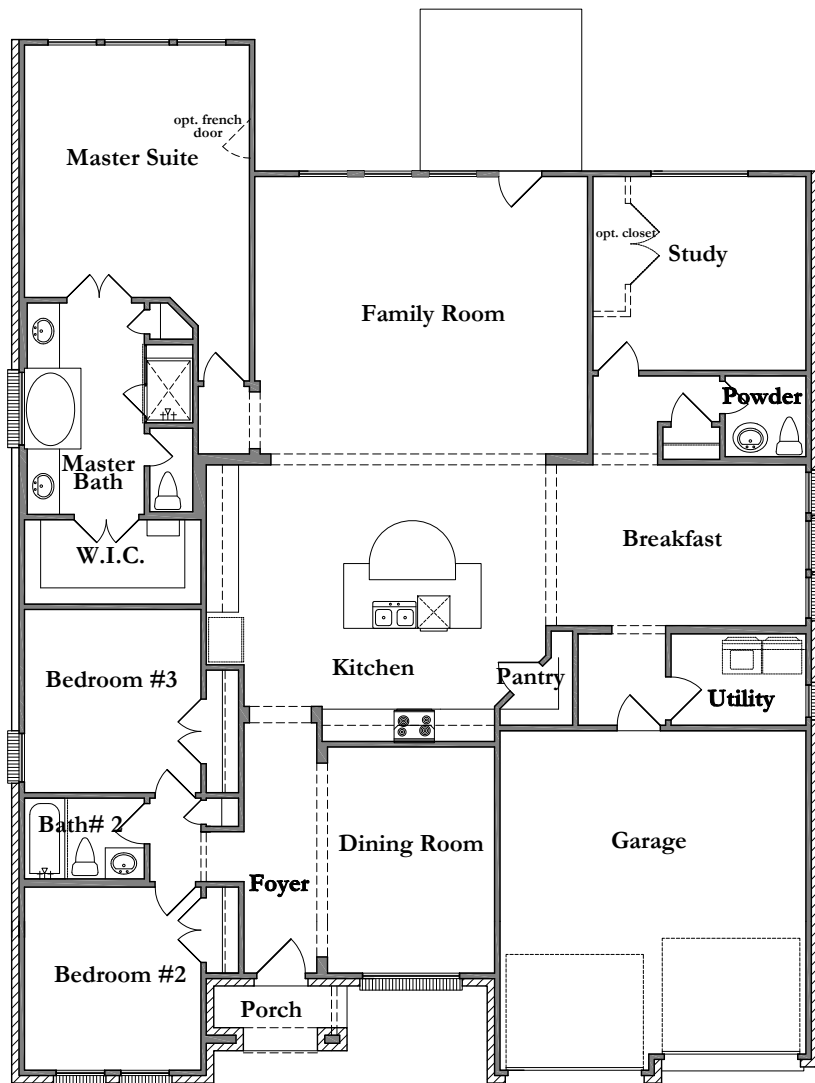

Bailey

3 Bedroom, 2 1/2 Bath, 2 Car Garage

1st Floor Plan

Options Available - See Sales Counselor for Details

Bailey

3 Bedroom, 2 1/2 Bath, 2 Car Garage

1st Floor Plan

Options Available - See Sales Counselor for Details

Bailey

3 Bedroom, 2 1/2 Bath, 2 Car Garage

Traditional Elevation

Old World Elevation

Berkshire Elevation

Options Available - See Sales Counselor for Details

Pricing, square footage, and availability are subject to change at anytime without notice.
Please contact Mercedes Homes' community sales personnel to confirm precise details.

www.MercedesHomes.com

Bailey

3 Bedroom, 2 1/2 Bath, 2 Car Garage

Traditional Elevation

Old World Elevation

Berkshire Elevation

Options Available - See Sales Counselor for Details

Pricing, square footage, and availability are subject to change at anytime without notice.
Please contact Mercedes Homes' community sales personnel to confirm precise details.

opt. french
door

opt. window
location

Master Suite

Optional Window Location
With Master Bow

Dining Room

Optional Tray Ceiling
in Dining Room

STRU1001

Family Room