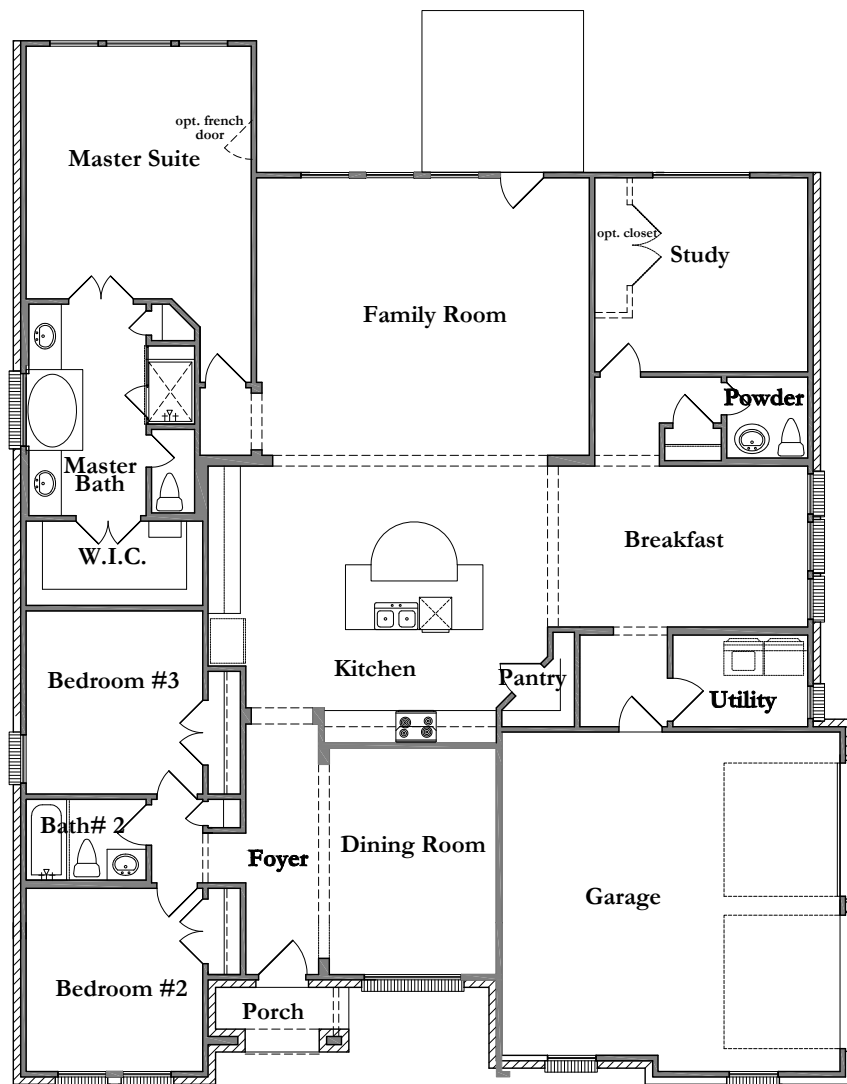

Bailey

3 Bedroom, 2 1/2 Bath, 2 Car Garage

1st Floor Plan

Options Available - See Sales Counselor for Details

Bailey

3 Bedroom, 2 1/2 Bath, 2 Car Garage

1st Floor Plan

Options Available - See Sales Counselor for Details

Bailey

3 Bedroom, 2 1/2 Bath, 2 Car Garage

Traditional Elevation

Old World Elevation

Berkshire Elevation

Options Available - See Sales Counselor for Details

Pricing, square footage, and availability are subject to change at anytime without notice.
Please contact Mercedes Homes' community sales personnel to confirm precise details.

www.MercedesHomes.com

Bailey

3 Bedroom, 2 1/2 Bath, 2 Car Garage

Traditional Elevation

Old World Elevation

Berkshire Elevation

Options Available - See Sales Counselor for Details

Pricing, square footage, and availability are subject to change at anytime without notice.
Please contact Mercedes Homes' community sales personnel to confirm precise details.

opt. french
door

opt. window
location

Master Suite

Optional Window Location
With Master Bow

Dining Room

Optional Tray Ceiling
in Dining Room

STRU1001

Family Room