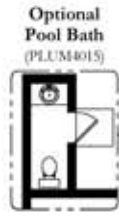

Elizabeth

4 Bedroom, Loft, Media, Game, 3 Bath, Covered Porch, 2 Car Garage

First Floor Options

Optional
Pool Bath
(PLUM4015)