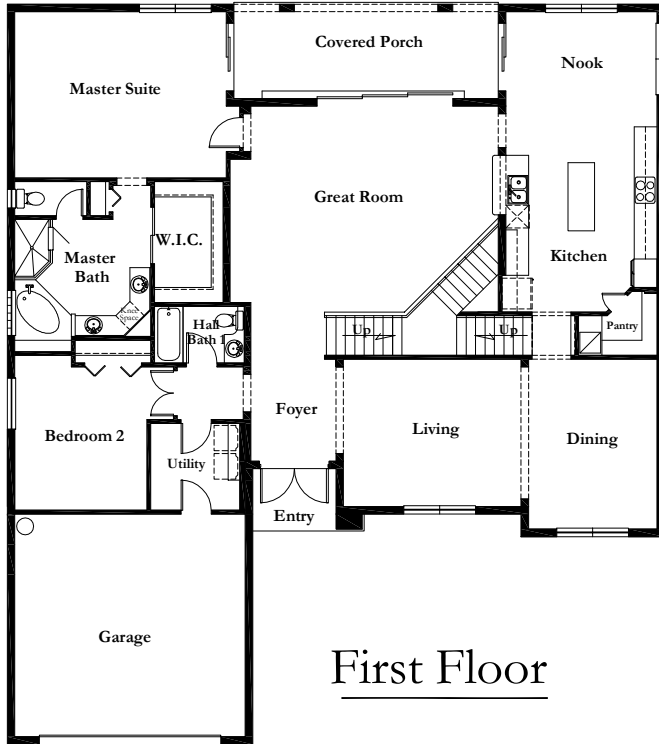

Elizabeth

4 Bedroom, Loft, Media, Game, 3 Bath, Covered Porch, 2 Car Garage

First Floor

Second Floor

Block Line

3961-58006504_R1

1/1/10

This sheet is for illustrative purposes only and not part of a legal contract. Floor plans and standard features may vary according to alternate styles selected and are subject to change without notice. Optional items listed are available at additional cost. All square footages are approximate. Copyright 2003. All rights reserved. Duplication prohibited.

Corporate Master

Elizabeth

4 Bedroom, Loft, Media, Game, 3 Bath, Covered Porch, 2 Car Garage

French Country

Mediterranean

Craftsman

Block Line

3961-58006504_R1

Corporate Master

Elizabeth

4 Bedroom, Loft, Media, Game, 3 Bath, Covered Porch, 2 Car Garage

First Floor Options

Optional
Pool Bath
(PLUM4015)

Optional
Under Stair Closet
(STRU0235)

Optional
Pocket Door
@ Master Bath
(TRIM0530)

Optional
8' Kitchen Island
w/ Island Sink
(CABS2110)
(PLUM0290)

Optional
Raised-Top Bar
@ Kitchen
(CABS7210)

Optional
Utility Deluxe
(PLUM0231)
(STRU0810)

Block Line

3961-58006504_R1

1/1/10

This sheet is for illustrative purposes only and not part of a legal contract. Floor plans and standard features may vary according to alternate styles selected and are subject to change without notice. Optional items listed are available at additional cost. All square footages are approximate. Copyright 2003. All rights reserved. Duplication prohibited.