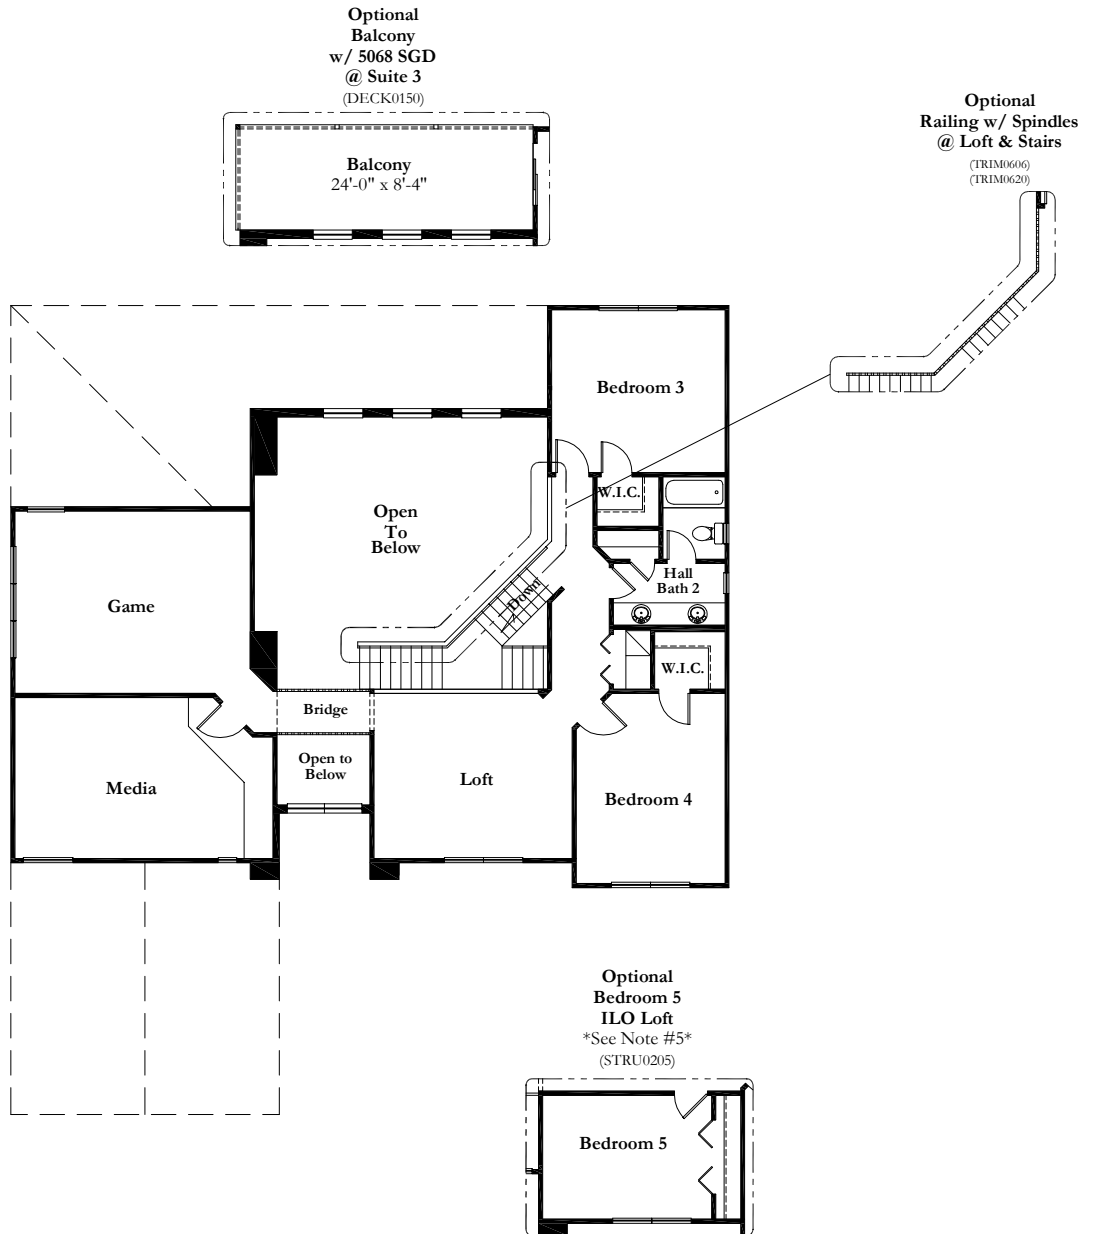

Elizabeth

4 Bedroom, Loft, Media, Game, 3 Bath, Covered Porch, 2 Car Garage

First Floor

Second Floor

Block Line

3961-58006504_R1

1/1/10

This sheet is for illustrative purposes only and not part of a legal contract. Floor plans and standard features may vary according to alternate styles selected and are subject to change without notice. Optional items listed are available at additional cost. All square footages are approximate. Copyright 2003. All rights reserved. Duplication prohibited.

Optional
8' Kitchen Island
w/ Island Sink
(CABS2110)
(PLUM0290)

Optional
Raised-Top Bar
@ Kitchen
(CABS7210)

Optional
Utility Deluxe
(PLUM0231)
(STRU0810)

Block Line

3961-58006504_R1

1/1/10

This sheet is for illustrative purposes only and not part of a legal contract. Floor plans and standard features may vary according to alternate styles selected and are subject to change without notice. Optional items listed are available at additional cost. All square footages are approximate. Copyright 2003. All rights reserved. Duplication prohibited.

Corporate Master

Elizabeth

4 Bedroom, Loft, Media, Game, 3 Bath, Covered Porch, 2 Car Garage

Second Floor Options

NOTES

5. This option may not be purchased with French Country or Mediterranean due to egress.

Block Line

3961-58006504_R1

1/1/10

This sheet is for illustrative purposes only and not part of a legal contract. Floor plans and standard features may vary according to alternate styles selected and are subject to change without notice. Optional items listed are available at additional cost. All square footages are approximate. Copyright 2003. All rights reserved. Duplication prohibited.