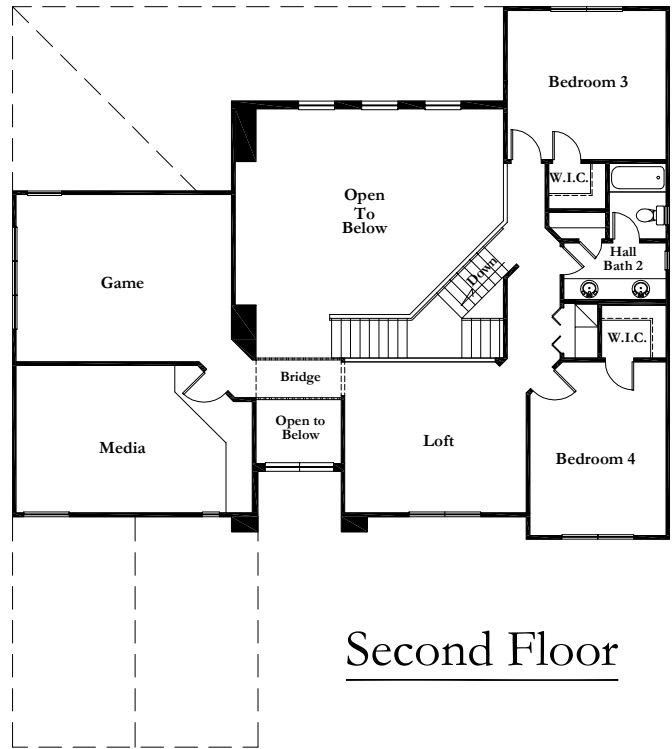

Elizabeth

4 Bedroom, Loft, Media, Game, 3 Bath, Covered Porch, 2 Car Garage

First Floor

Second Floor

Block Line

3961-58006504_R1

1/1/10

This sheet is for illustrative purposes only and not part of a legal contract. Floor plans and standard features may vary according to alternate styles selected and are subject to change without notice. Optional items listed are available at additional cost. All square footages are approximate. Copyright 2003. All rights reserved. Duplication prohibited.

Corporate Master

Elizabeth

4 Bedroom, Loft, Media, Game, 3 Bath, Covered Porch, 2 Car Garage

French Country

Mediterranean

Craftsman

Block Line

3961-58006504_R1

Corporate Master

Elizabeth

4 Bedroom, Loft, Media, Game, 3 Bath, Covered Porch, 2 Car Garage

First Floor Options

Optional
Pool Bath
(PLUM4015)

Optional
Under Stair Closet
(STRU0235)

Optional
Pocket Door
@ Master Bath
(TRIM0530)

Optional
8' Kitchen Island
w/ Island Sink
(CABS2110)
(PLUM0290)

Optional
Raised-Top Bar
@ Kitchen
(CABS7210)

Optional
Utility Deluxe
(PLUM0231)
(STRU0810)

Block Line

3961-58006504_R1

1/1/10

This sheet is for illustrative purposes only and not part of a legal contract. Floor plans and standard features may vary according to alternate styles selected and are subject to change without notice. Optional items listed are available at additional cost. All square footages are approximate. Copyright 2003. All rights reserved. Duplication prohibited.