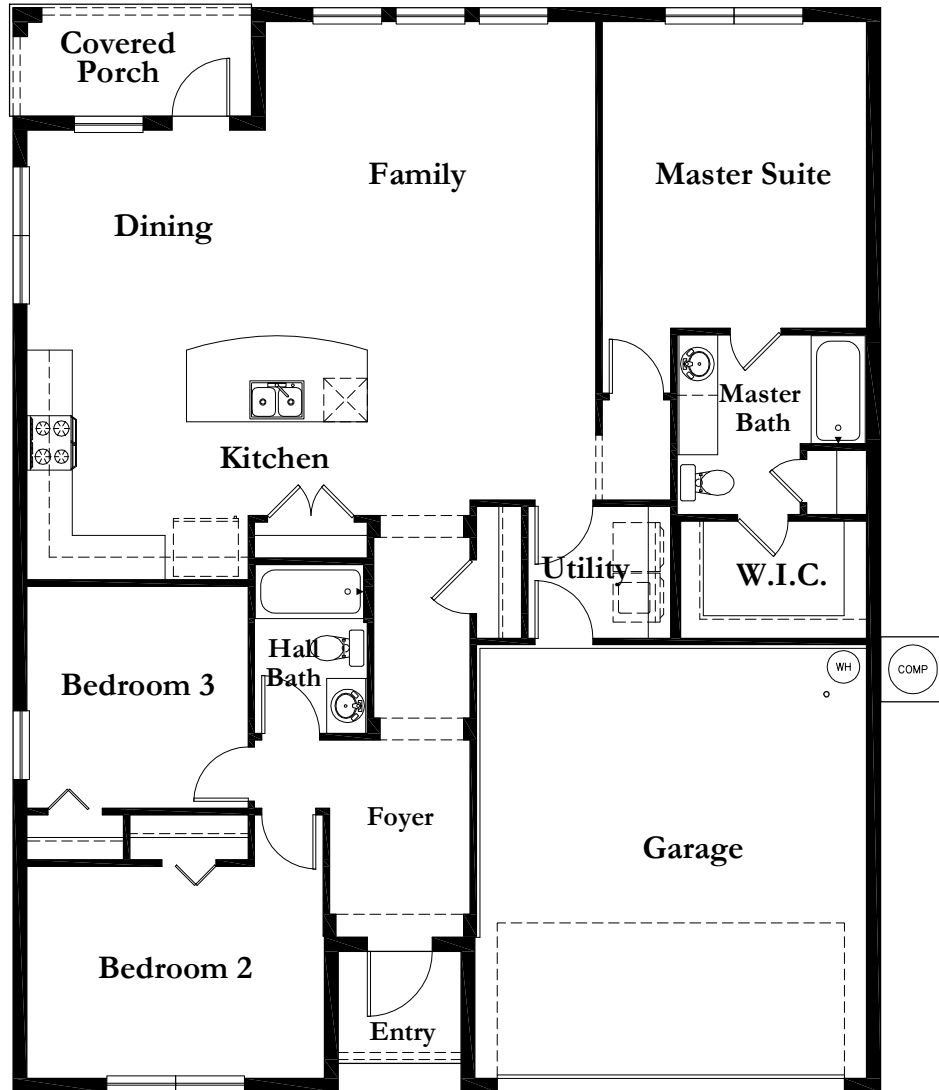

Amber

3 Bedroom, 2 Bath, 2 Car Garage

Block Line

1519-4000-5000_R1

1/1/10

This sheet is for illustrative purposes only and not part of a legal contract. Floor plans and standard features may vary according to alternate styles selected and are subject to change without notice. Optional items listed are available at additional cost. Copyright 2003. All rights reserved. Duplication prohibited.

Corporate Master

Amber

3 Bedroom, 2 Bath, 2 Car Garage

Traditional

Craftsman

Block Line

1519-4000-5000_R1

1/1/10

This sheet is for illustrative purposes only and not part of a legal contract. Floor plans and standard features may vary according to alternate styles selected and are subject to change without notice. Optional items listed are available at additional cost. All square footages are approximate. Copyright 2002. All rights reserved. Duplication prohibited.